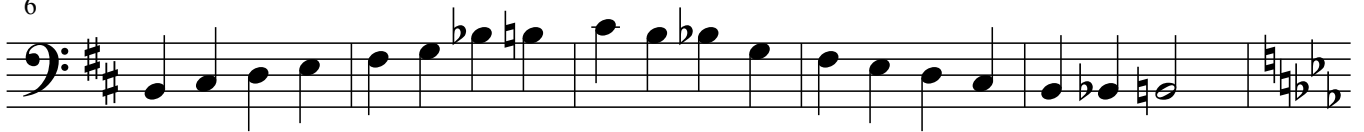

HARMONIC MINOR SCALES

Schroeder

Low Brass

6

11

16

21

26